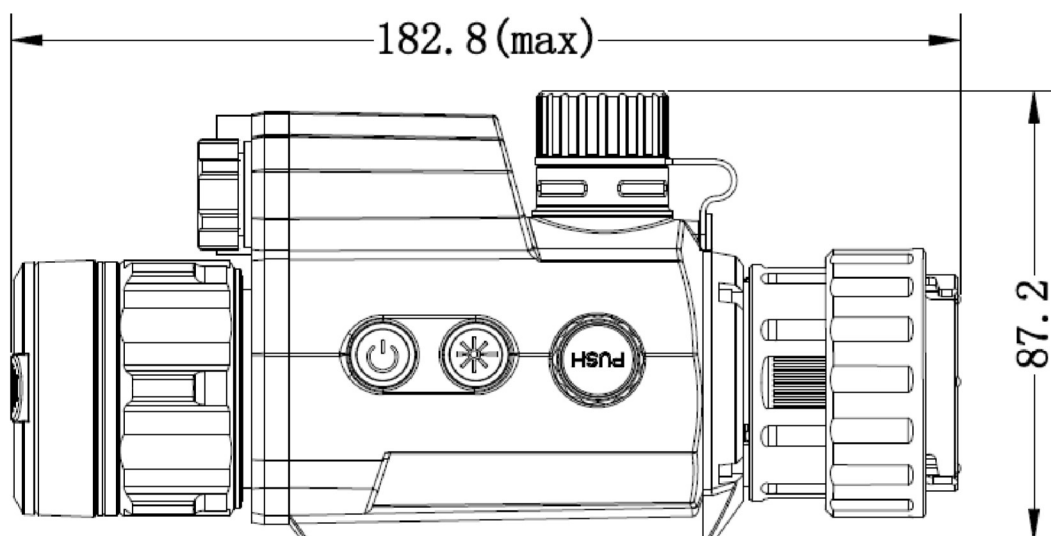

Specification

MAIN	
MAX. RESOLUTION	2560 × 1440
LENS (FOCAL LENGTH)	32 mm
FIELD OF VIEW	9.9° × 7.5°
MIN. FOCUSING DISTANCE	3 m
FRAME RATE	25 Hz
APERTURE	F1.2
MAGNIFICATION	1×
DETECTION RANGE	400 m (with IR 850 nm ON)
IMAGE DISPLAY	
DISPLAY	1920 × 1080 resolution 0.49" OLED
IMAGE MODE	Day, Night, Auto, Defog
EXIT PUPIL	22 mm
EYE RELIEF	10 mm
DIOPTER (RANGE)	N/A
SYSTEM	
DIGITAL ZOOM	1×
CAPTURE SNAPSHOT	Yes
STANDBY MODE	Yes
RECOIL-ACTIVATION RECORDING	Yes
RETICLE	Yes
RECORD VIDEO RESOLUTION	Yes
FREEZE ZEROING	Yes
STORAGE	Built-in eMMC (64 GB)
PIP	No
AUDIO RECORDING	Yes
MAX. RECOIL	750 g
HOTSPOT	Yes
POWER SUPPLY	
BATTERY TYPE	One Rechargeable Li-ion battery
BATTERY OPERATING TIME	5.5 hours continuous running (@ 25°C, Hotspot, IR Emitter, Laser Rangefinder OFF)
OVERVOLTAGE PROTECTION	Yes

TYPE-C POWER SUPPLY	5 VDC/2 A, USB Type-C interface Supports external power supply
GENERAL	
WORKING TEMPERATURE	-30°C to 55°C (-22°F to 131°F)
DIMENSION	182.8 mm × 70 mm × 87.2 mm (7.2" × 2.76" × 3.43")
WEIGHT	≤ 477 g without eyepiece and batteries
PROTECTION LEVEL	IP67
LASER RANGEFINDER	
SAFETY CLASS FOR LASER	Class 1
WAVE LENGTH	905 nm
MAX. MEASURING RANGE	1000 m
MEASUREMENT ACCURACY	± 4‰
MIN. MEASURING RANGE	10 m

Available Model

HM-TR2E-32Q/W-C32F-RL

Dimension

Unit: mm [inch]

Accessories

Quick Start Guide (x1)

Battery (x2)

Type-C Cable (x1)