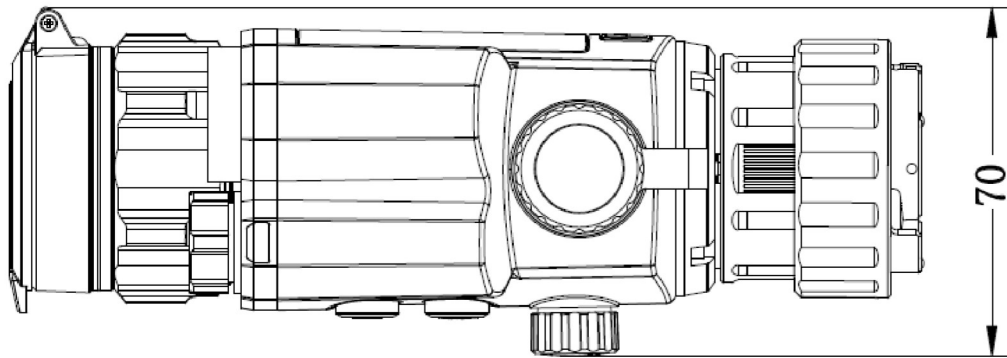

Specification

MAIN	
MAX. RESOLUTION	2560 × 1440
LENS (FOCAL LENGTH)	32 mm
FIELD OF VIEW	9.9° × 7.5°
MIN. FOCUSING DISTANCE	3 m
FRAME RATE	25 Hz
APERTURE	F1.2
MAGNIFICATION	1×
DETECTION RANGE	400 m (with IR 850 nm ON)
IMAGE DISPLAY	
DISPLAY	1920 × 1080 resolution 0.49" OLED
IMAGE MODE	Day, Night, Auto, Defog
EXIT PUPIL	22 mm
EYE RELIEF	10 mm
DIOPTER (RANGE)	N/A
SYSTEM	
DIGITAL ZOOM	1×
CAPTURE SNAPSHOT	Yes
STANDBY MODE	Yes
RECOIL-ACTIVATION RECORDING	Yes
RETICLE	Yes
RECORD VIDEO RESOLUTION	Yes
FREEZE ZEROING	Yes
STORAGE	Built-in eMMC (64 GB)
PIP	No
AUDIO RECORDING	Yes
MAX. RECOIL	750 g
HOTSPOT	Yes
POWER SUPPLY	
BATTERY TYPE	One Rechargeable Li-ion battery
BATTERY OPERATING TIME	5.5 hours continuous running (@ 25°C, Hotspot, IR Emitter, Laser Rangefinder OFF)
OVERVOLTAGE PROTECTION	Yes

TYPE-C POWER SUPPLY	5 VDC/2 A, USB Type-C interface Supports external power supply
GENERAL	
WORKING TEMPERATURE	-30°C to 55°C (-22°F to 131°F)
DIMENSION	182.8 mm × 70 mm × 87.2 mm (7.2" × 2.76" × 3.43")
WEIGHT	≤ 477 g without eyepiece and batteries
PROTECTION LEVEL	IP67
LASER RANGEFINDER	
SAFETY CLASS FOR LASER	Class 1
WAVE LENGTH	905 nm
MAX. MEASURING RANGE	1000 m
MEASUREMENT ACCURACY	± 4‰
MIN. MEASURING RANGE	10 m

Available Model

HM-TR2E-32Q/W-C32F-RL

Dimension

Unit: mm [inch]

Accessories

Quick Start Guide (x1)

Battery (x2)

Type-C Cable (x1)