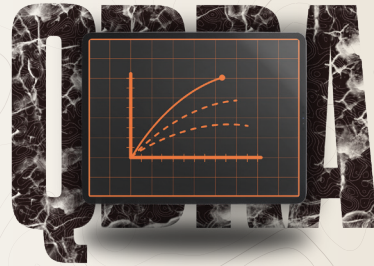

TECHNOLOGY ADIE

Advanced Detailed Image Enhancement

TECHNOLOGY QBRA

Quick Ballistic Reticle Adjustment

TECHNOLOGY APCS

Automatic Power Control System

NIGHTPEARL.COM

+420 732 132 872
SALES@NIGHTPEARL.COM